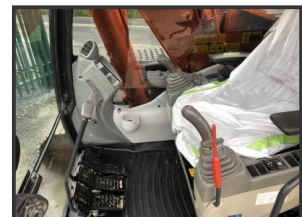

Hitachi ZX130LCN-5B

£POA

Hitachi ZX130LCN-5B

Year 2013

Very straight machine

Hours 7000

Product Details

Category/Type	Excavators
Make	Hitachi
Model	ZX130LCN-5B
Year	2013
Hours	7000