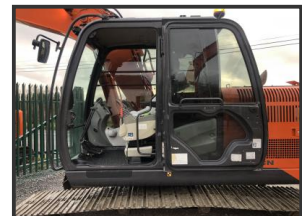

Hitachi ZX130LCN-5B

£POA

Hitachi ZX130LCN-5B

Year 2013

Very straight machine

Hours 7000

Product Details

Category/Type	Excavators
Make	Hitachi
Model	ZX130LCN-5B
Year	2013
Hours	7000