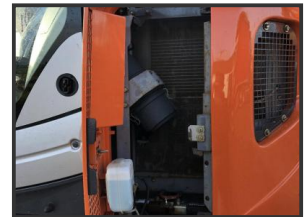

Hitachi ZX135US-5B

£POA

Hitachi ZX135US-5B

Nice Tidy machine

One owner

Year 2014

Product Details

Category/Type	Excavators
Make	Hitachi
Model	ZX135US-5B
Year	2014
Hours	5000