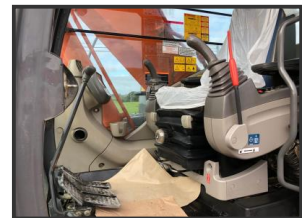

Hitachi ZX210LC-3

£POA

Hitachi ZX210LC-3

Genuine tidy machine

locally owned

Year 2010

Product Details

Category/Type	Excavators
Make	Hitachi
Model	ZX210LC-3
Year	2010
Hours	6500