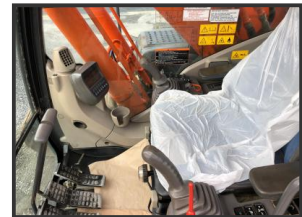

Hitachi ZX210LC-3

£POA

Hitachi ZX210LC-3

Genuine tidy machine

locally owned

Year 2010

Product Details

Category/Type	Excavators
Make	Hitachi
Model	ZX210LC-3
Year	2010
Hours	6500