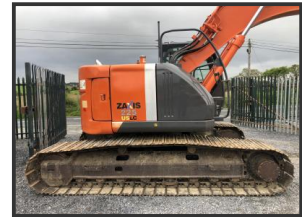

Hitachi ZX225US-3

£POA

Hitachi Zaxis ZX225USLC-3

All original paint work

One owner

Year 2012

Product Details

Category/Type	Excavators
Make	Hitachi
Model	ZX225US-3
Year	2012
Hours	8000