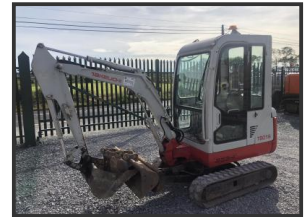

Takeuchi TB016

£POA

Takeuchi TB016

Year 2007

Tidy Mini Digger

Extendable tracks

Product Details

Product Details	
Category/Type	Excavators
Make	Takeuchi
Model	TB016
Year	2007
Hours	-